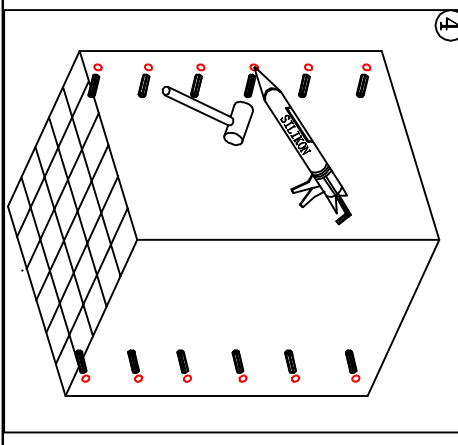

Folkduschen Ltd [®]

Erik79

1

tool

2

Accessory

2P	2P	2P	2P	8P	12P	12P
ST 4x16mm	ST 4x16mm	ST 4x16mm	ST 4x16mm	ST 4x16mm	ST 4x16mm	ST 4x16mm

Erik79K	L/Remm
90/70	900/700
Erik79F	L/Remm
70/90	700/900