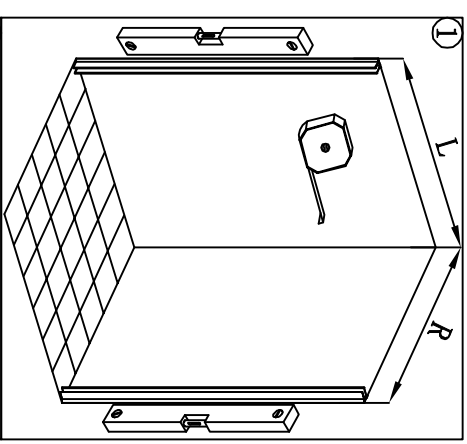

Folkduschen Ltd [®]

Erik79

1

tool

2

Accessory

2P	2P	2P	2P	8P	12P	12P
ST 4x16mm	ST 4x16mm	ST 4x16mm	ST 4x16mm	ST 4x16mm	ST 4x16mm	ST 4x16mm

Erik79K	L/Remm
90/70	900/700
Erik79F	L/Remm
70/90	700/900