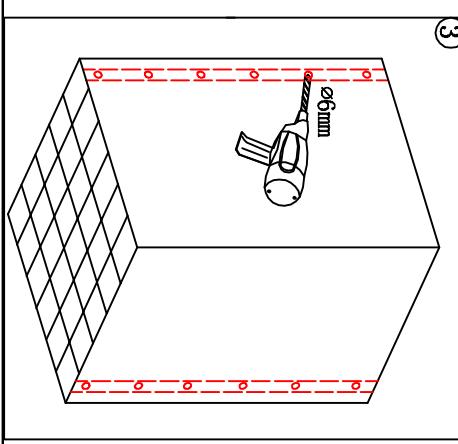

Folkduschen Ltd [®]

Erik79

1

tool

2

Accessory

2P	2P	2P	2P	8P	12P	12P
ST 4x16mm	ST 4x16mm	ST 4x16mm	ST 4x16mm	ST 4x16mm	ST 4x16mm	ST 4x16mm

Erik79K	L/Remm
90/70	900/700
Erik79F	L/Remm
70/90	700/900