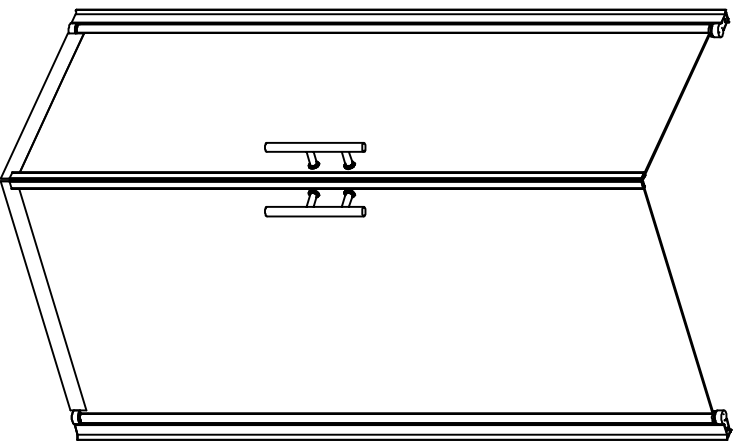

Folkduschen Ltd [®]

Erik79

1

tool

2

Accessory

2P	2P	2P	2P	8P	12P	12P
ST 4x16mm	ST 4x16mm	ST 4x16mm	ST 4x16mm	ST 4x16mm	ST 4x16mm	ST 4x16mm

Erik79K	L/Remm
90/70	900/700
Erik79F	L/Remm
70/90	700/900