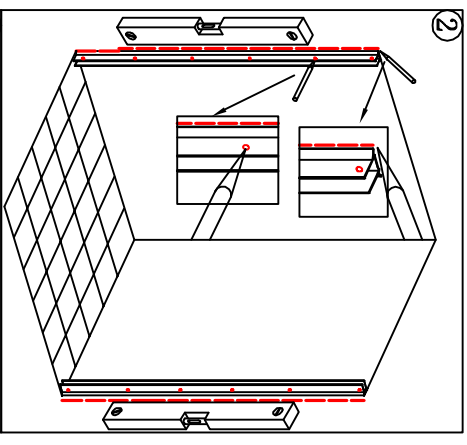

Folkduschen Ltd [®]

Erik79

1

tool

2

Accessory

2P	2P	2P	2P	8P	12P	12P
ST 4x16mm	ST 4x16mm	ST 4x16mm	ST 4x16mm	ST 4x16mm	ST 4x16mm	ST 4x16mm

Erik79K	L/Remm
90/70	900/700
Erik79F	L/Remm
70/90	700/900